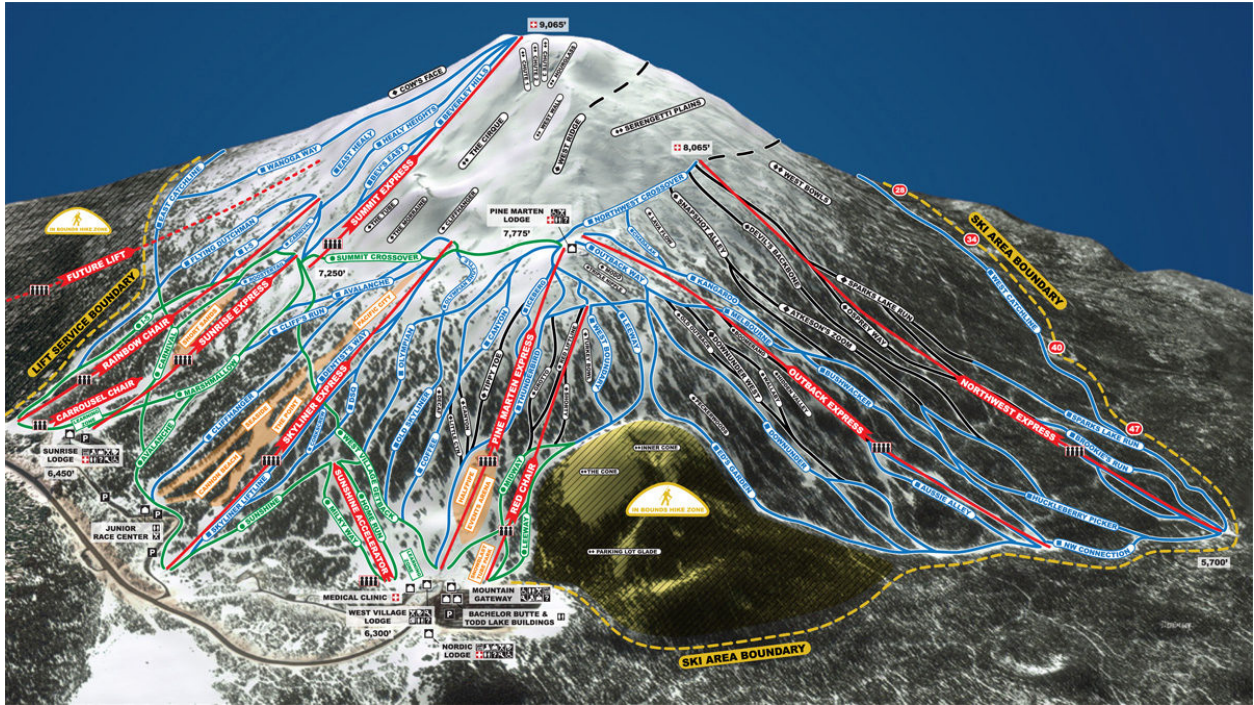

Asheville Ski Club Mount Bachelor Trip March 2-9 2024

Mt. Bachelor is the 6th largest ski resort in North America — with 4,323 skiable acres, 3,365 feet of vertical drop, and 101 runs to explore, Mt. Bachelor provides a unique experience for everyone.

- 7 Nights Lodging in Bend, OR at Element Bend in Studio Suites
- 5 day adult lift ticket at Mt. Bachelor
- Round trip via private charter bus from RDM airport and Element Bend includes a grocery stop
- Daily private ski shuttle with 2 departure and 2 return times
- Welcome Reception
- Daily Breakfast
- **\$1408.00**